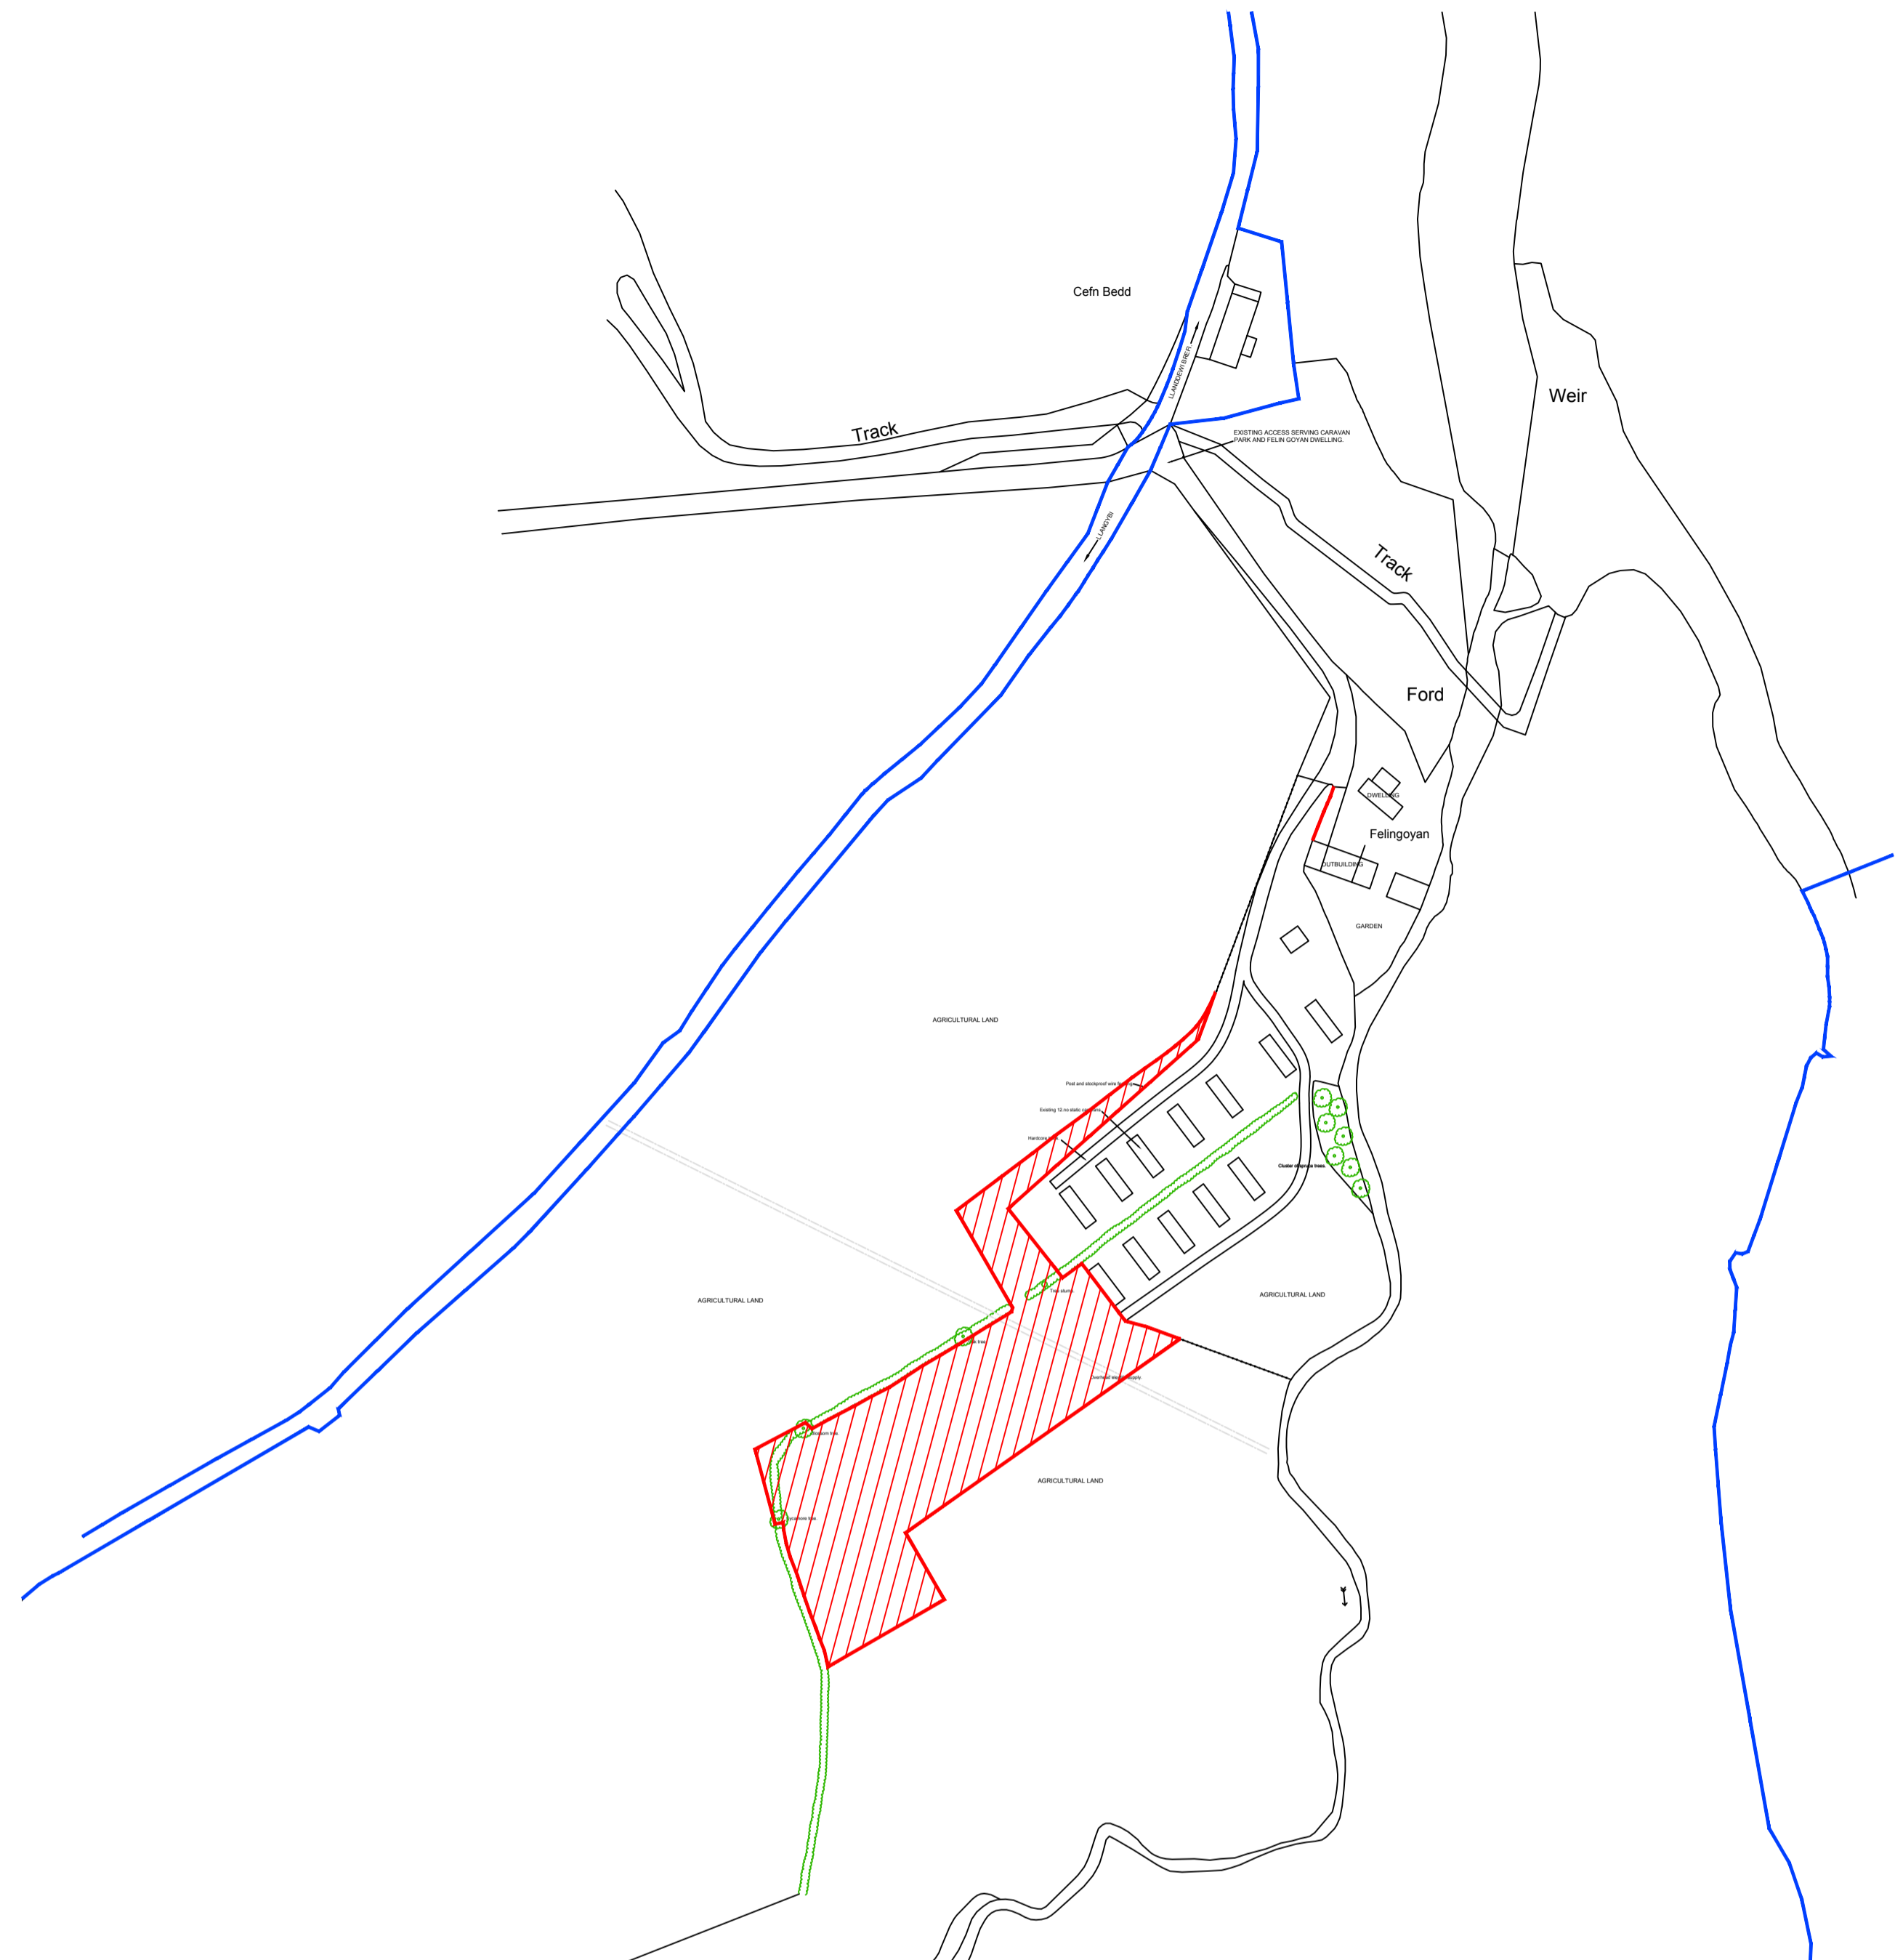

EXISTING BLOCK PLAN 1:500

Ordnance Survey (c) Crown Copyright 2019. All rights reserved. Licence number 100022432

LOCATION PLAN 1:1250

- KEY:
- Site of application
 - Land in ownership
 - Area shown hatched - change of use of agricultural land

Drawing Title **Existing Block Plan & Location Plan.**

Scale 1:500&1:1250@A1	Drawn by GF	Date 29/04/19	Drawing No 1
--------------------------	----------------	------------------	-----------------