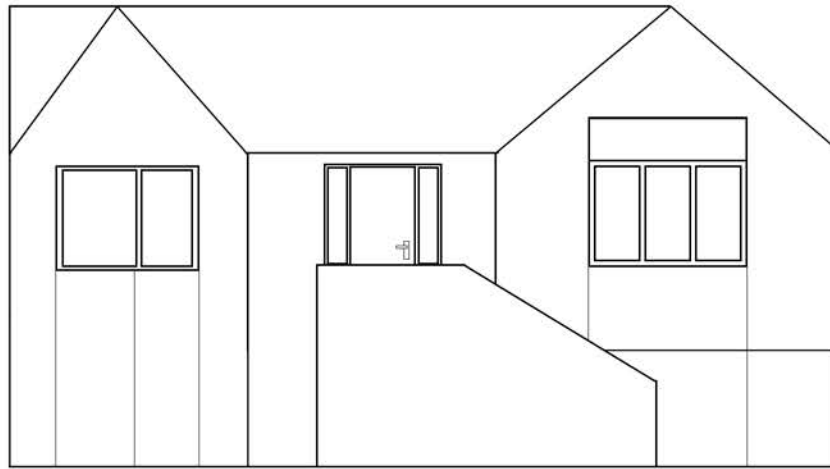

Existing

Fourwinds

Gwbert

Ceredigion

SA43 1PR

Scale 1:100 A3

Side Elevation

Proposed (with new decking)