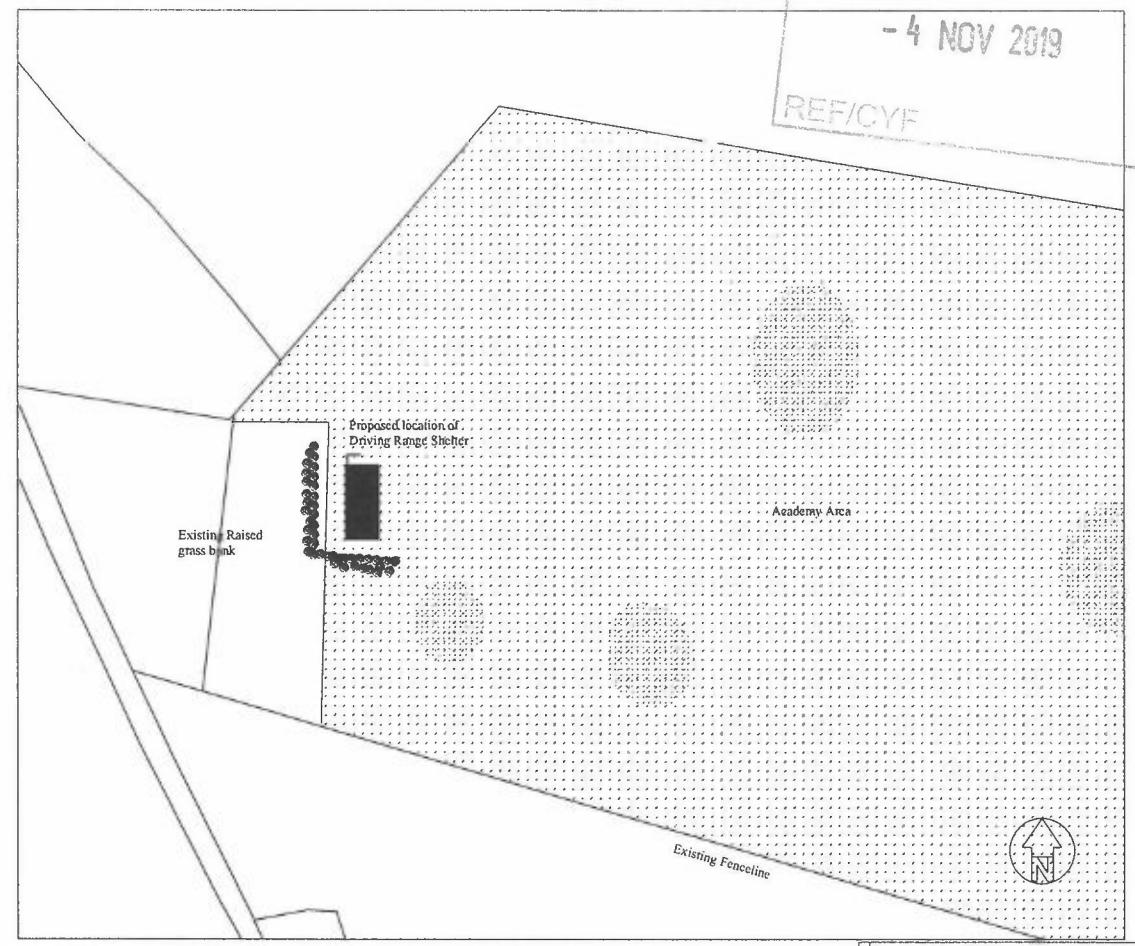

- 4 NOV 2019

REF/CYF

Example of proposed installation

Bat Box

- Rev A - roof plan 10/08/16
- B - Course Planting & Bat Box 11/12/17
- C - Reduction in size of proposed Driving Range Shelter 28/06/19
- D - Adjusting new planting position 31/07/19

Rev/Title

**DRIVING RANGE**

Location/Block Plans

Project/Project

**Cardigan Golf Club**  
Gwbert  
Cardigan  
Ceredigion  
SA43 1PR

Dyddiad/Date August 2016	Llunad/Drawing No. CGC - 002 - rev D
Drawn by Andrew Thomas	Scale as shown