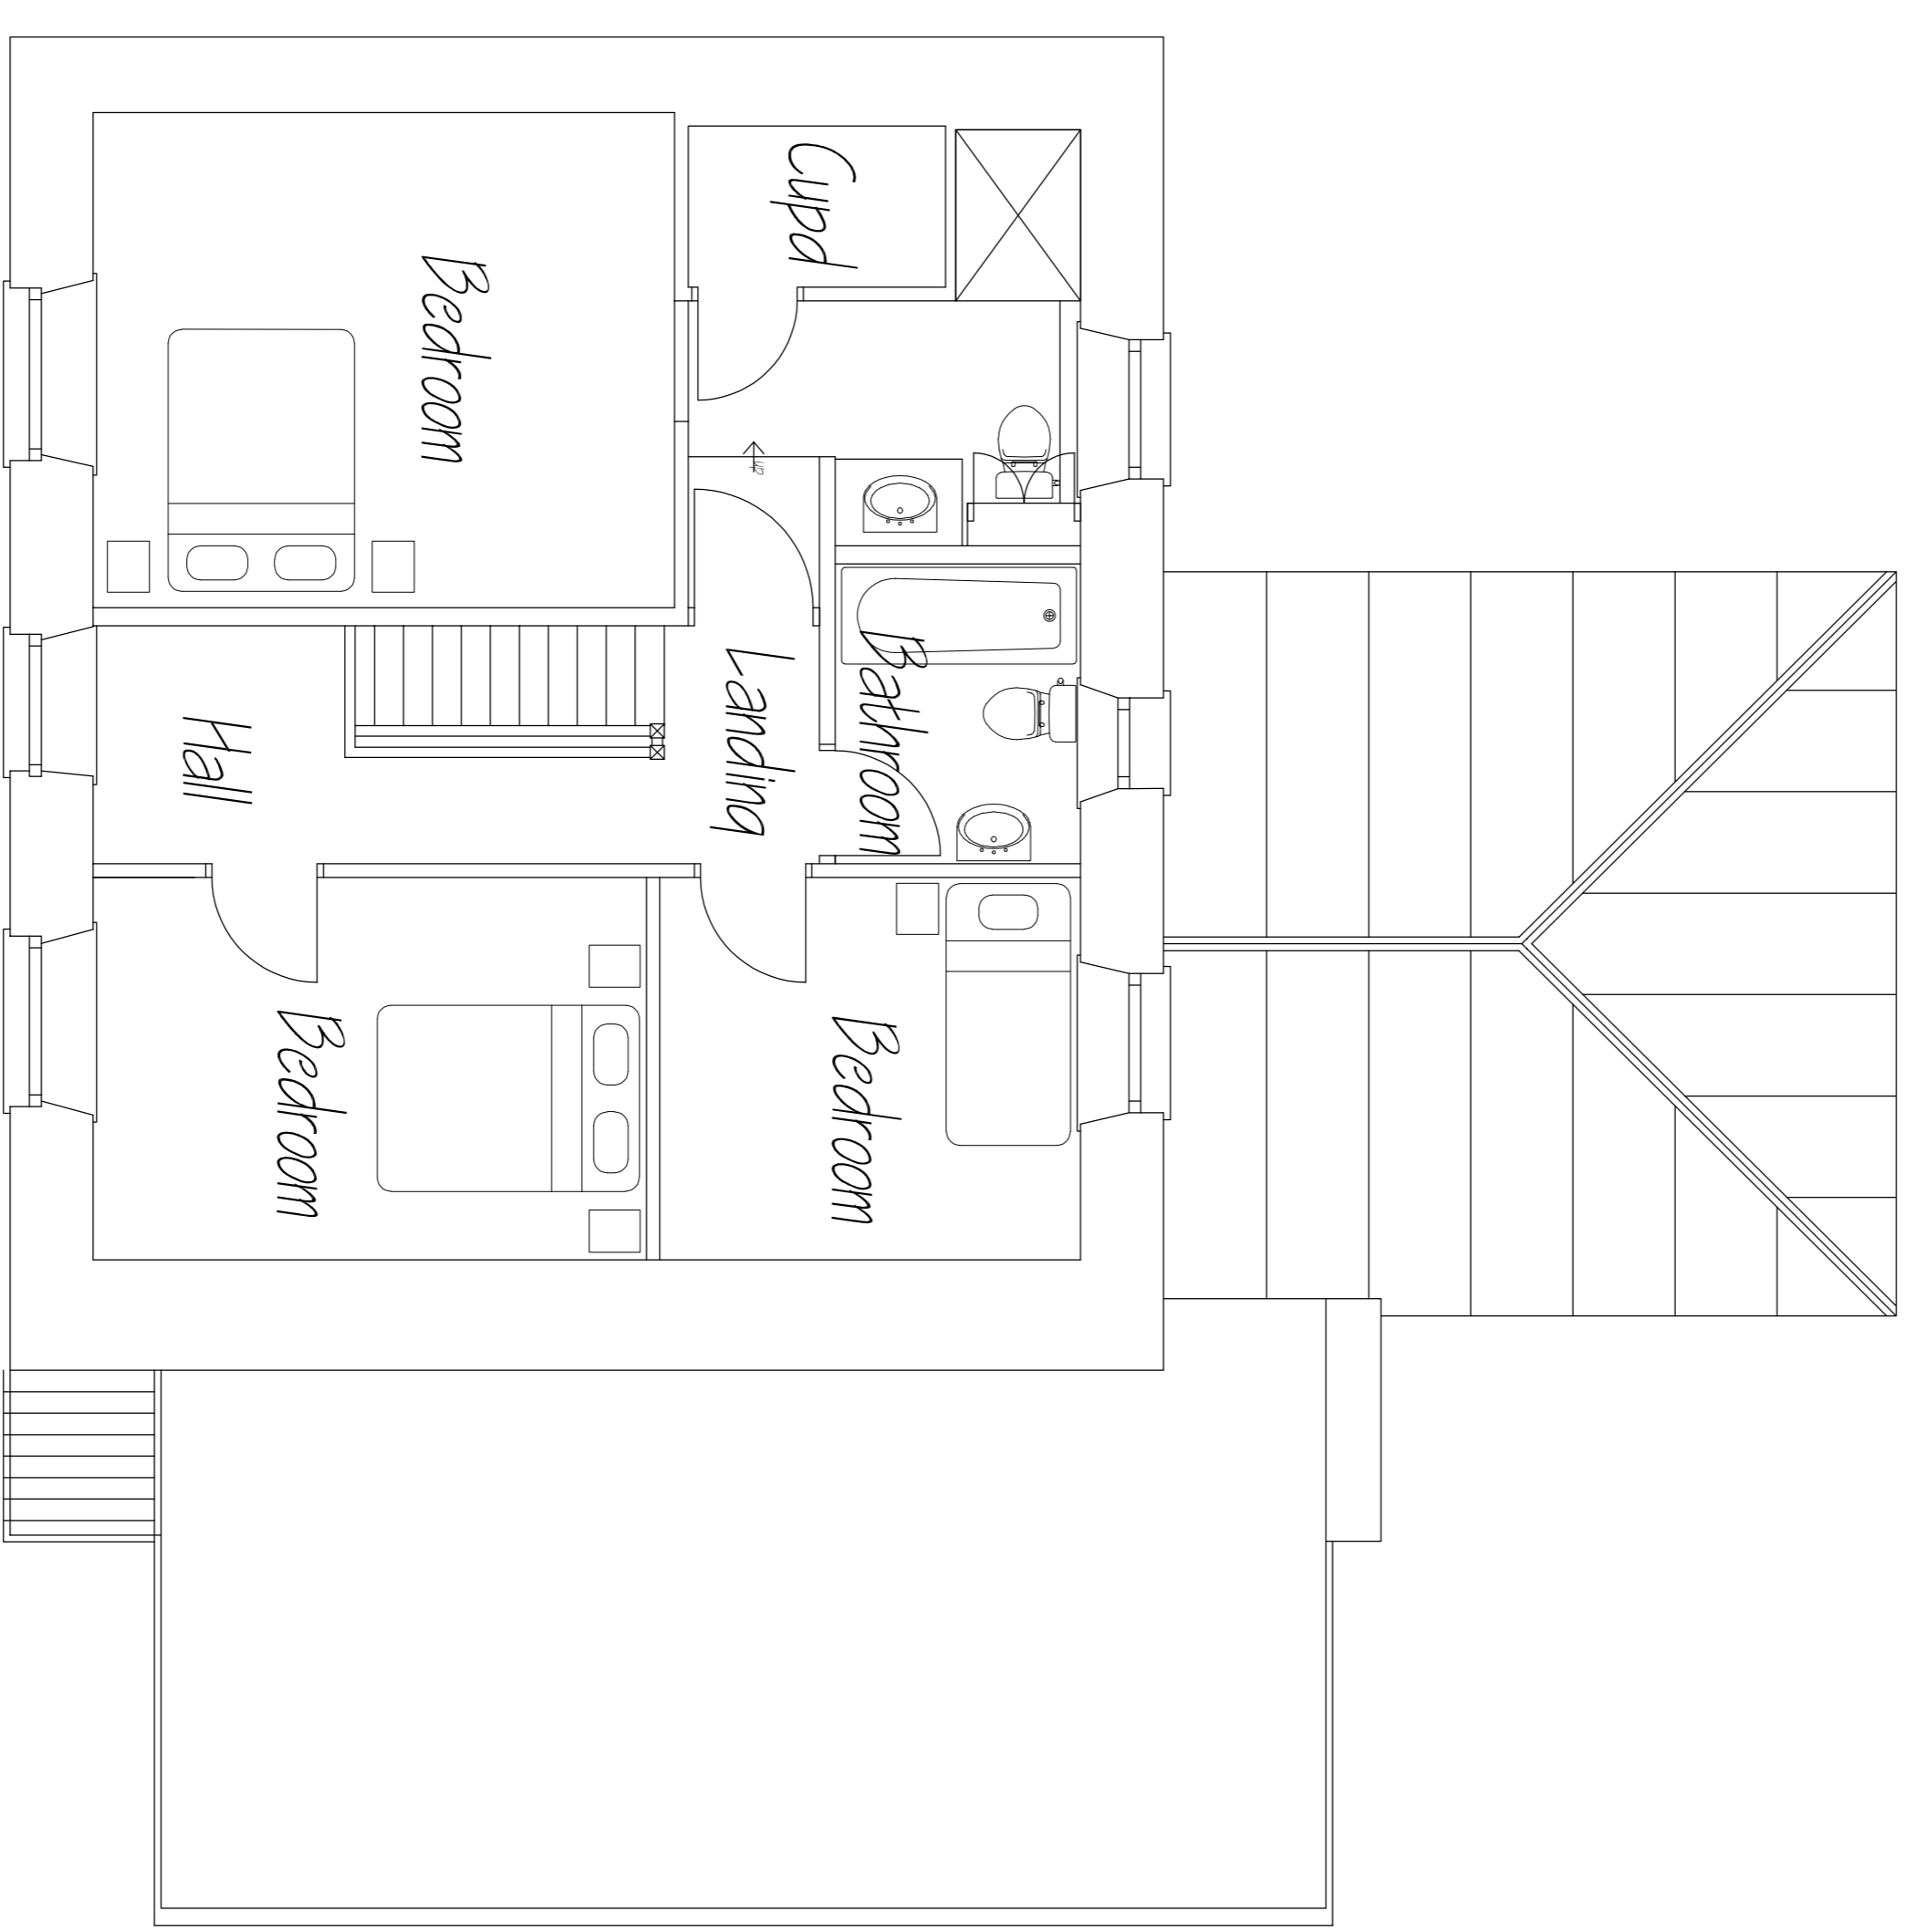

First floor plan 1:50th scale

Existing Floor plan @

Gallieda, Glynarthen, Llandysul, Ceredigion SA45 6PG

For: Mr & Mrs Lomas

Drawing No. BD1999/Layout 02

Scale - 1/50

Drawn - October 2019 by NB

Roof plan 1:50th scale