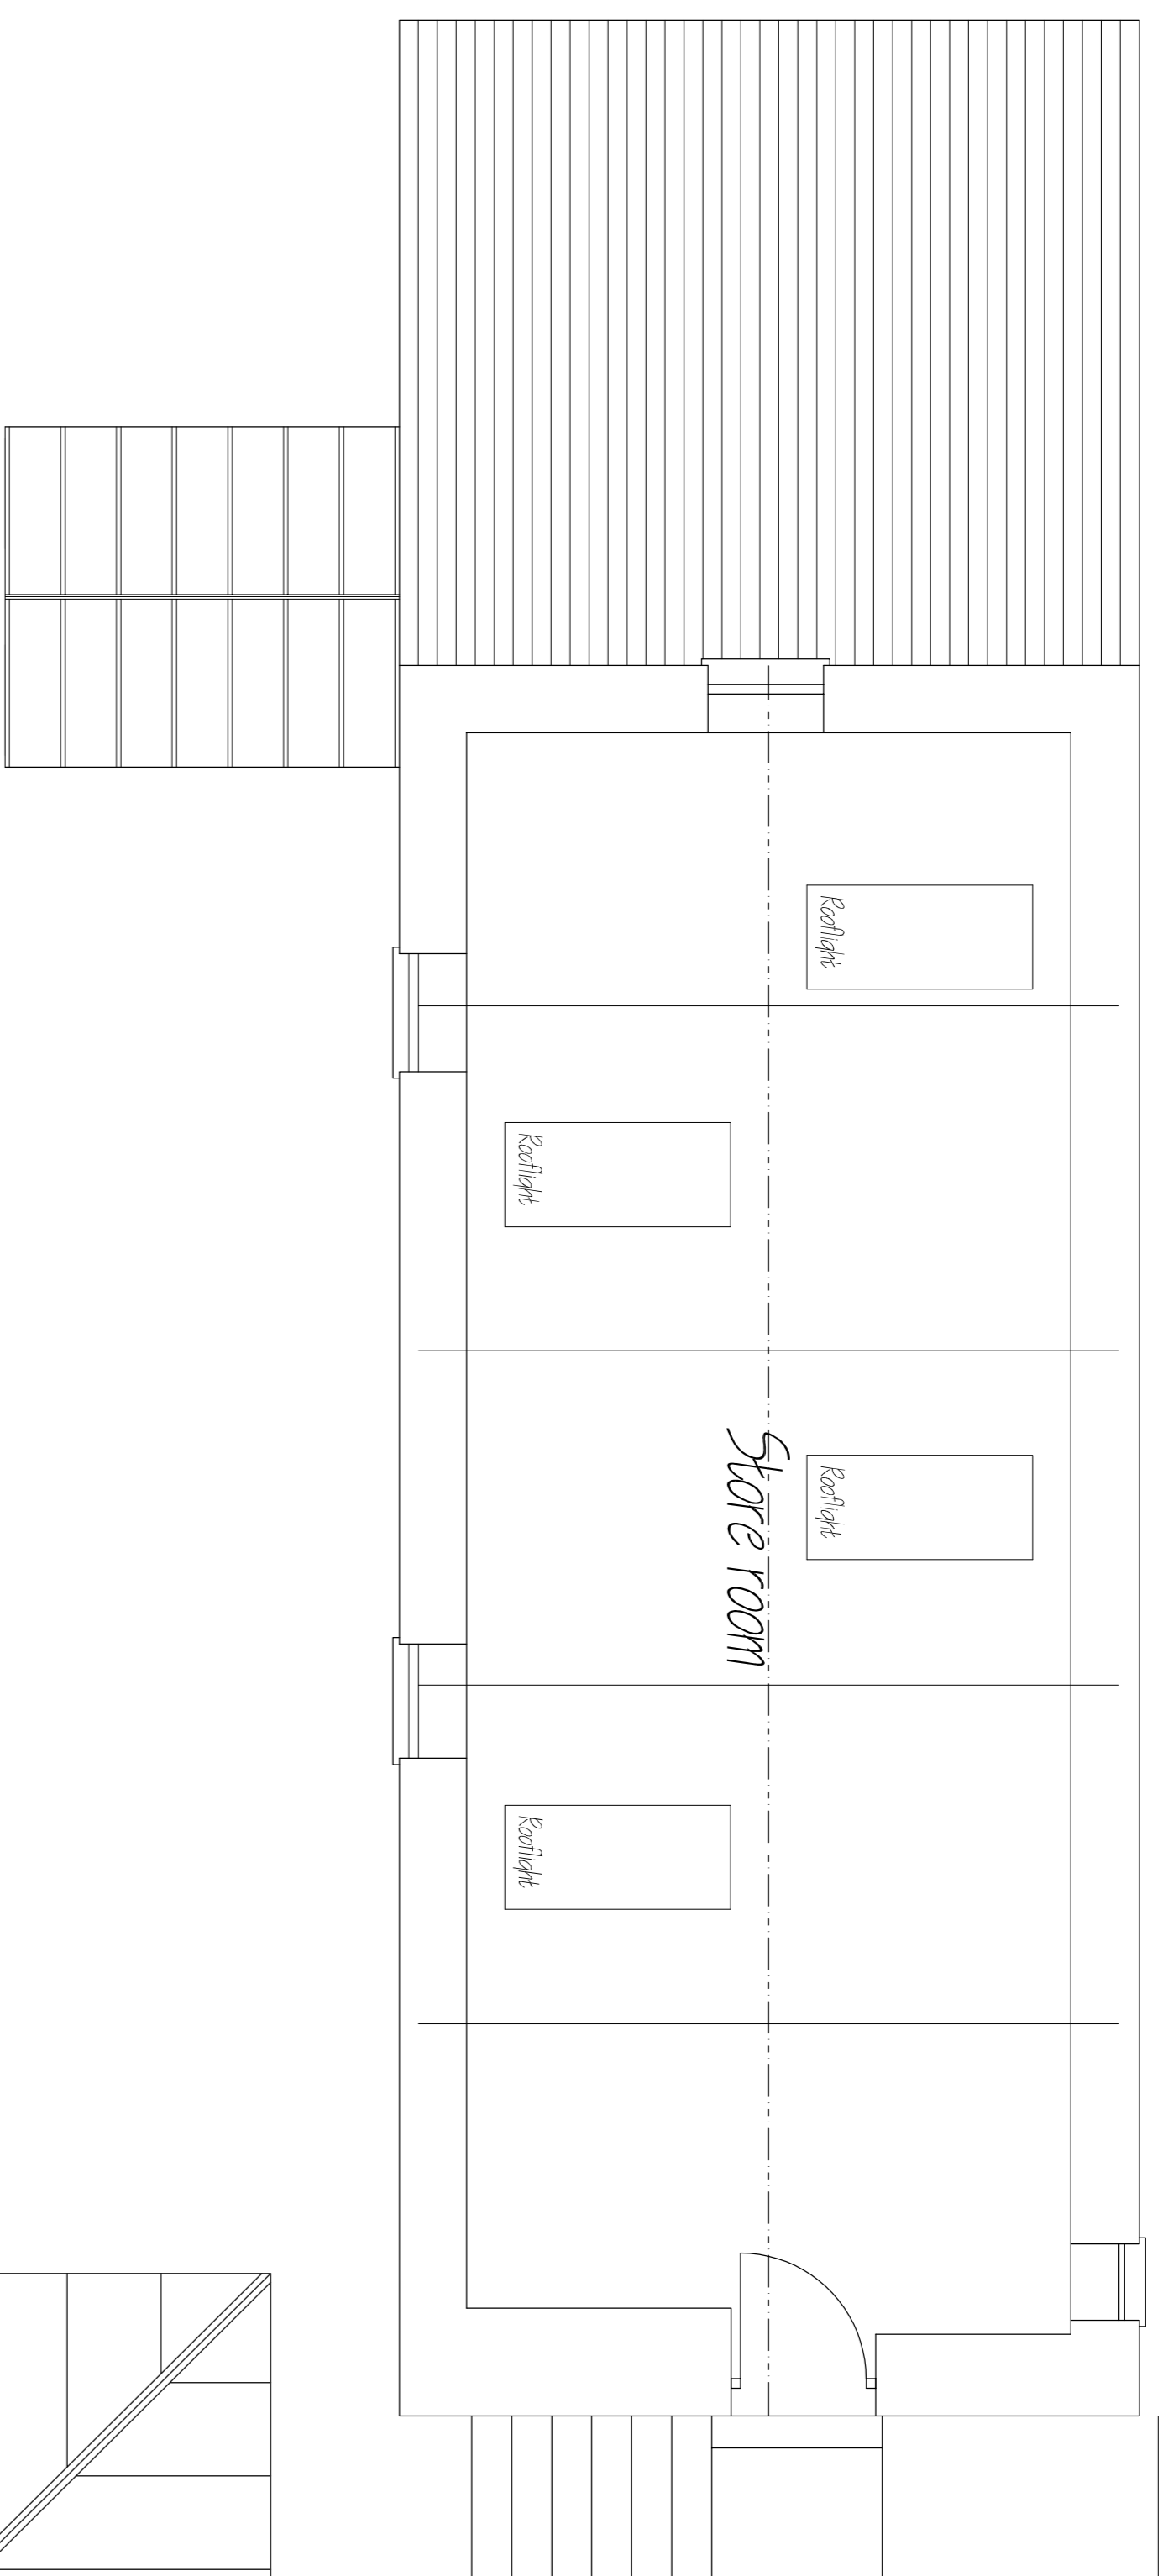

First floor plan 1:50th scale

Existing Floor plan @

Gallieda, Glynarthen, Llandysul, Ceredigion SA45 6PG

For: Mr & Mrs Lomas

Drawing No. BD1999/Layout 02

Scale - 1/50

Drawn - October 2019 by NB

Roof plan 1:50th scale