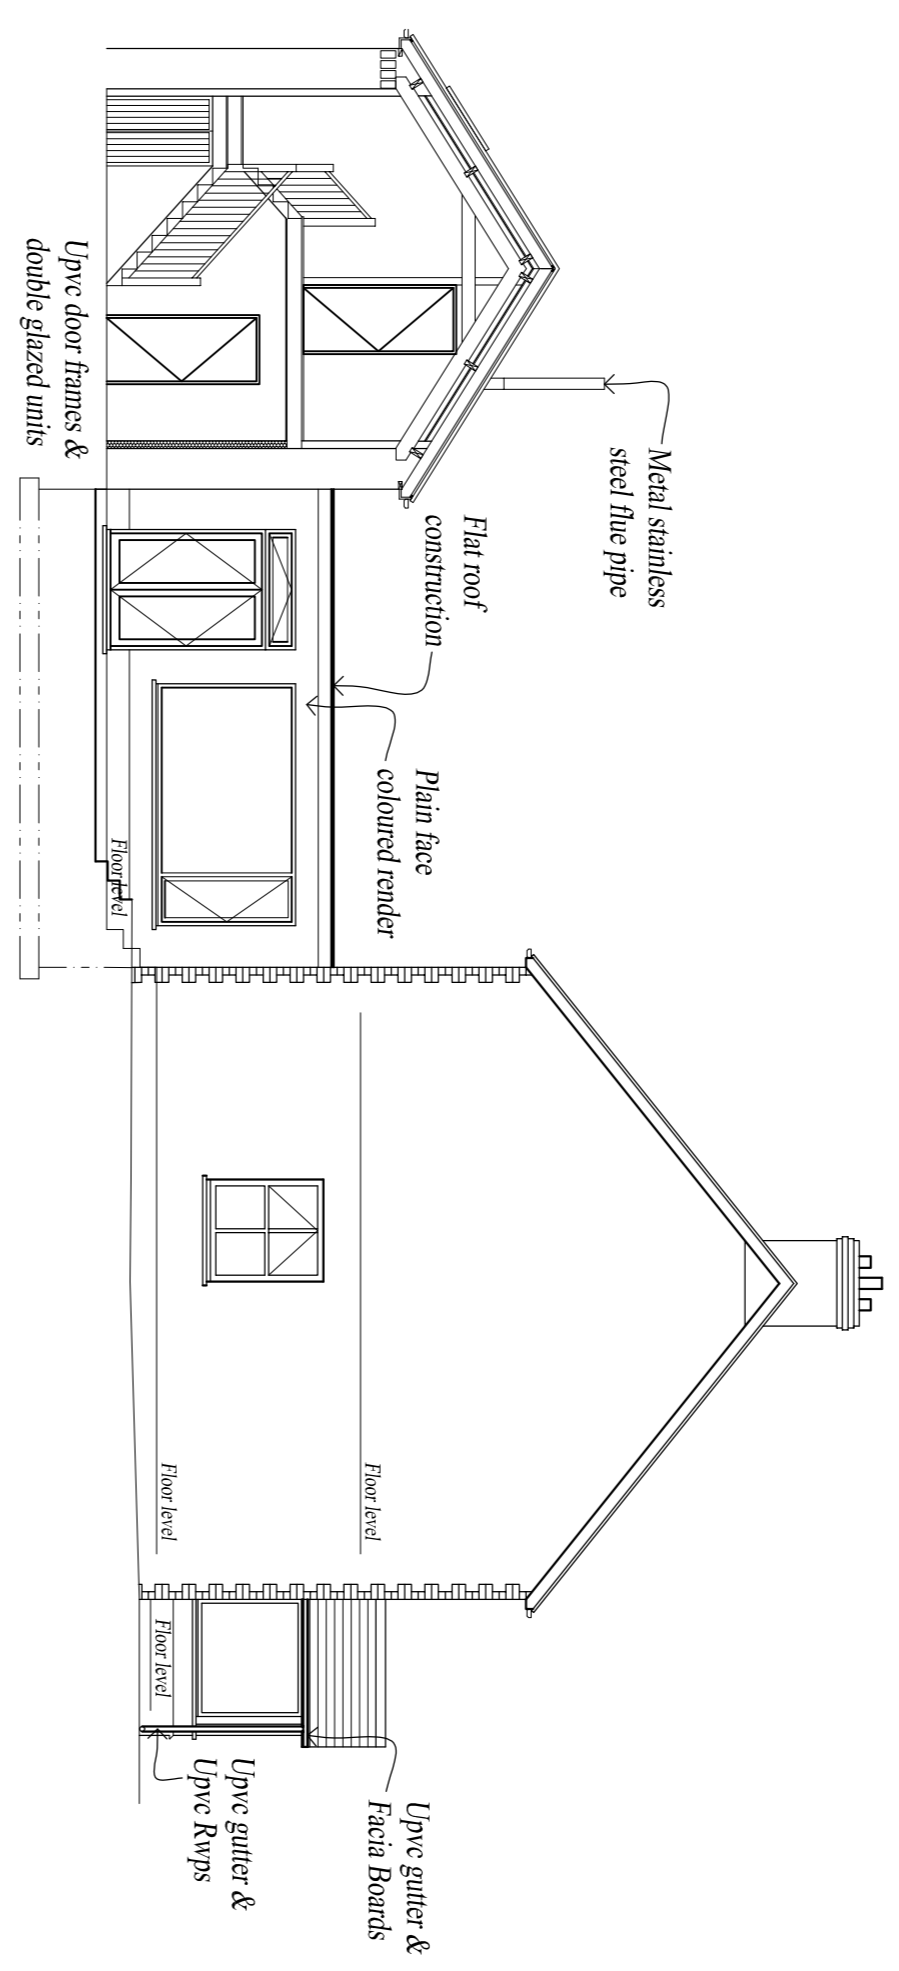

South elevation 1:100th scale

East elevation 1:100th scale

West elevation 1:100th scale

North elevation 1:100th scale

Barn Section 1:50th scale

Barn East elevation 1:100th scale

Barn West elevation 1:100th scale

Barn South elevation 1:100th scale

Proposed Elevations @

Celldalea, Glunathen, Llandysul, Ceredigion SA44 6PG

For: Mr & Mrs Lomas

Drawing No. B01999/Layout 06
 Scale - 1/50: 1/100
 Drawn - October 2019 by NB