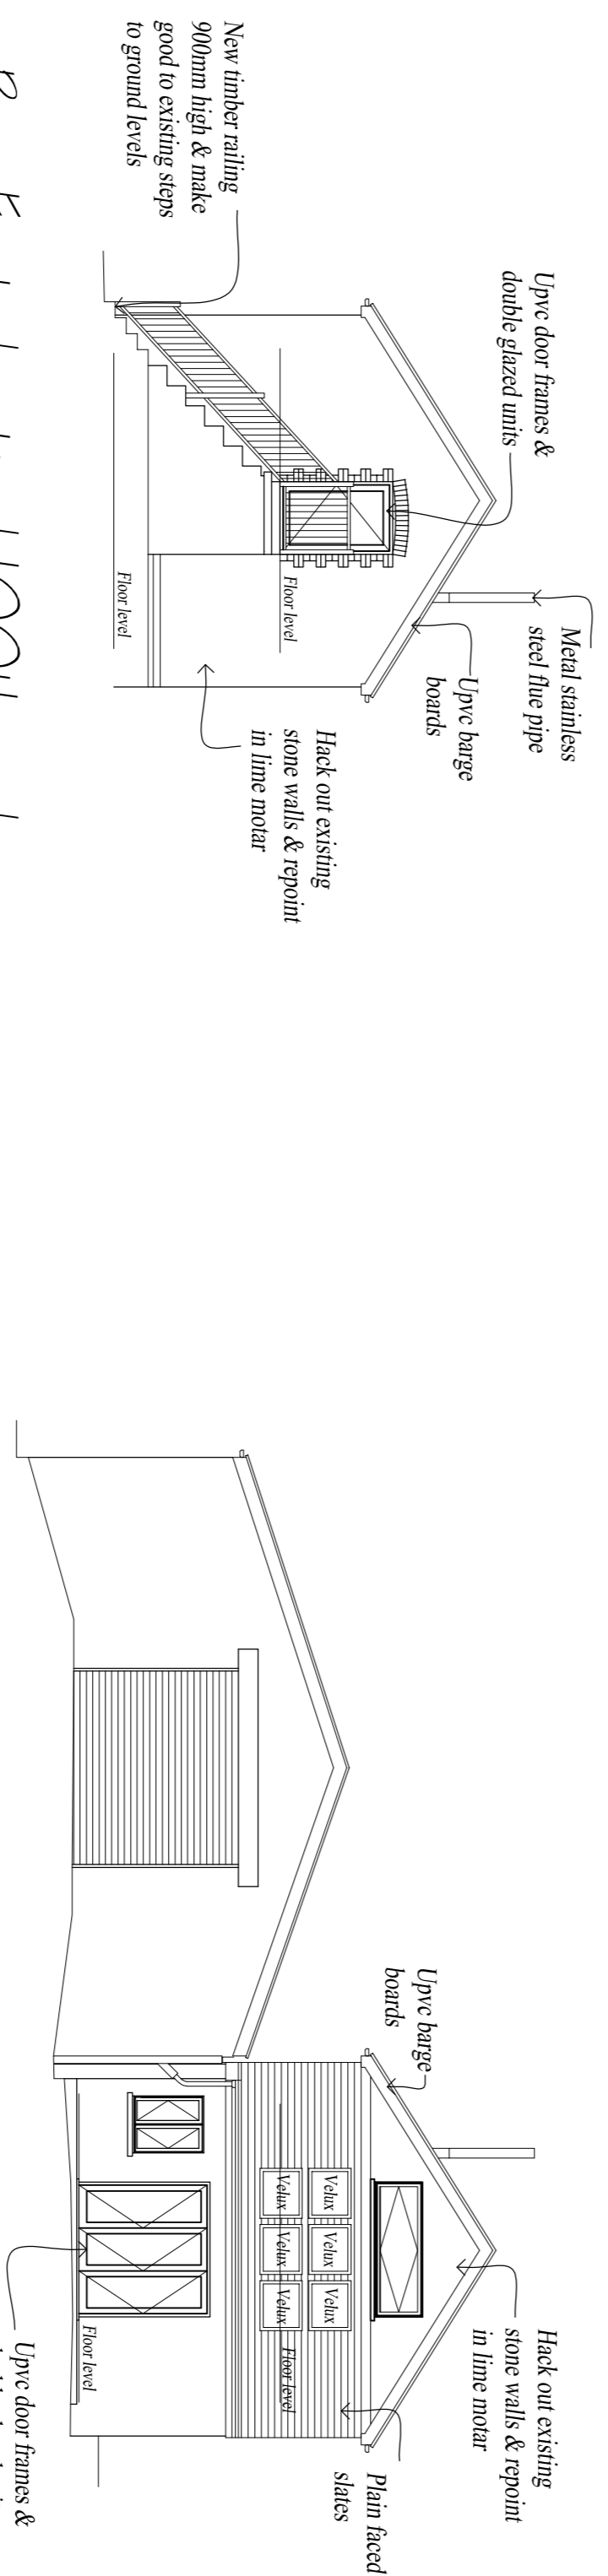

South elevation 1:100th scale

East elevation 1:100th scale

West elevation 1:100th scale

North elevation 1:100th scale

Barn Section 1:50th scale

Barn East elevation 1:100th scale

Barn West elevation 1:100th scale

Barn South elevation 1:100th scale

Proposed Elevations @

Celldalea, Glunathen, Llandysul, Ceredigion SA44 6PG

For: Mr & Mrs Lomas

Drawing No. B01999/Layout 06
 Scale - 1/50: 1/100
 Drawn - October 2019 by NB