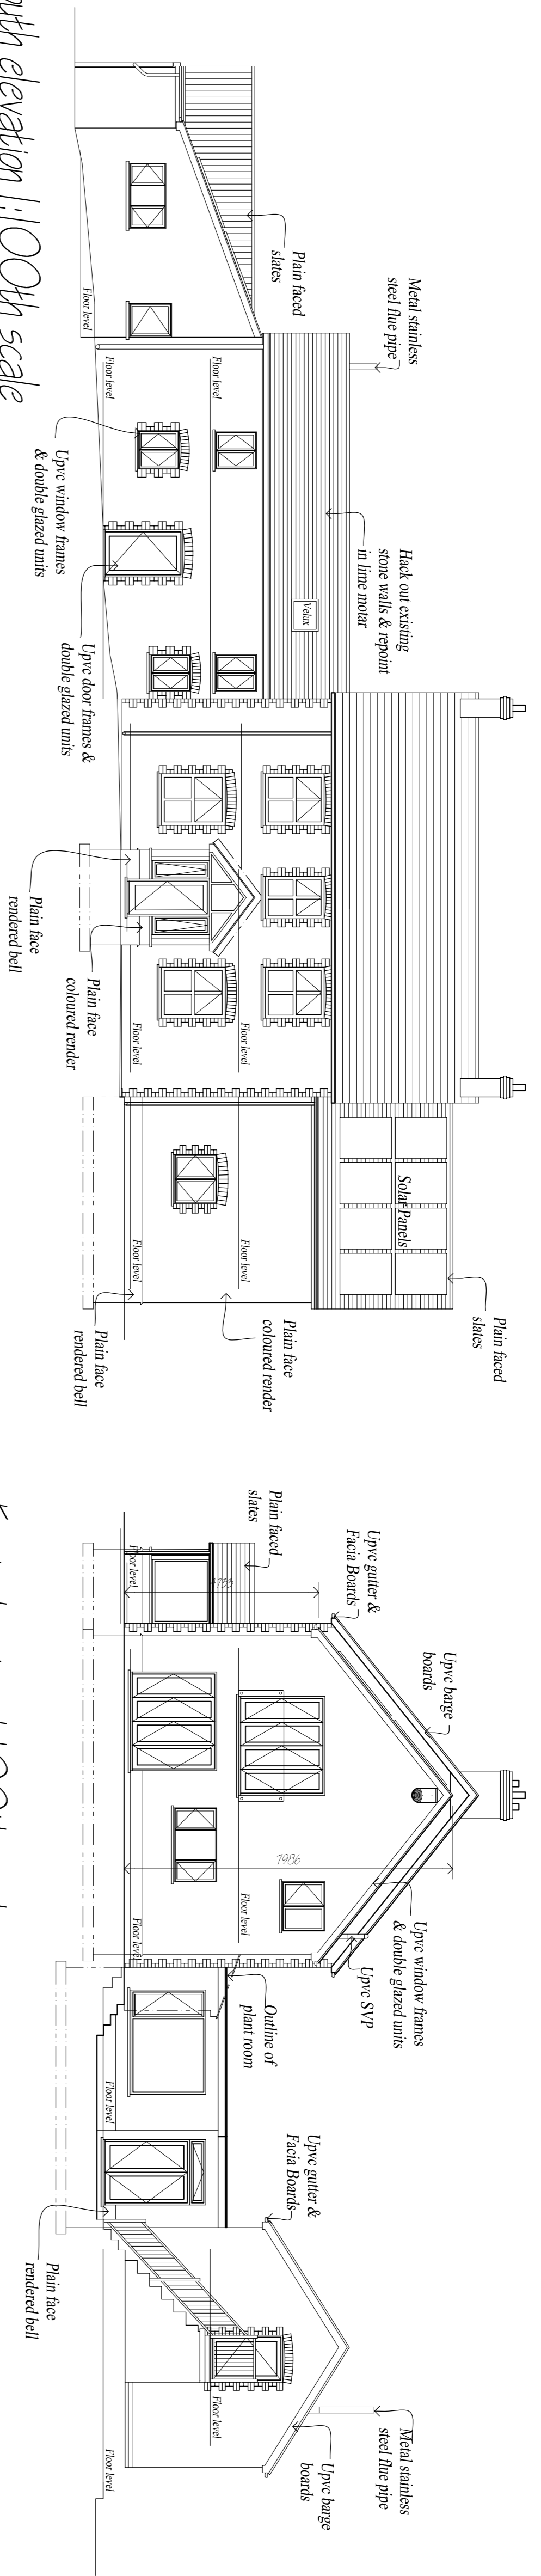

South elevation 1:100th scale

East elevation 1:100th scale

West elevation 1:100th scale

North elevation 1:100th scale

Barn Section 1:50th scale

Barn East elevation 1:100th scale

Barn West elevation 1:100th scale

Barn South elevation 1:100th scale

Proposed Elevations @

Celldalea, Glunathen, Llandysul, Ceredigion SA44 6PG

For: Mr & Mrs Lomas

Drawing No. B01999/Layout 06
 Scale - 1/50: 1/100
 Drawn - October 2019 by NB