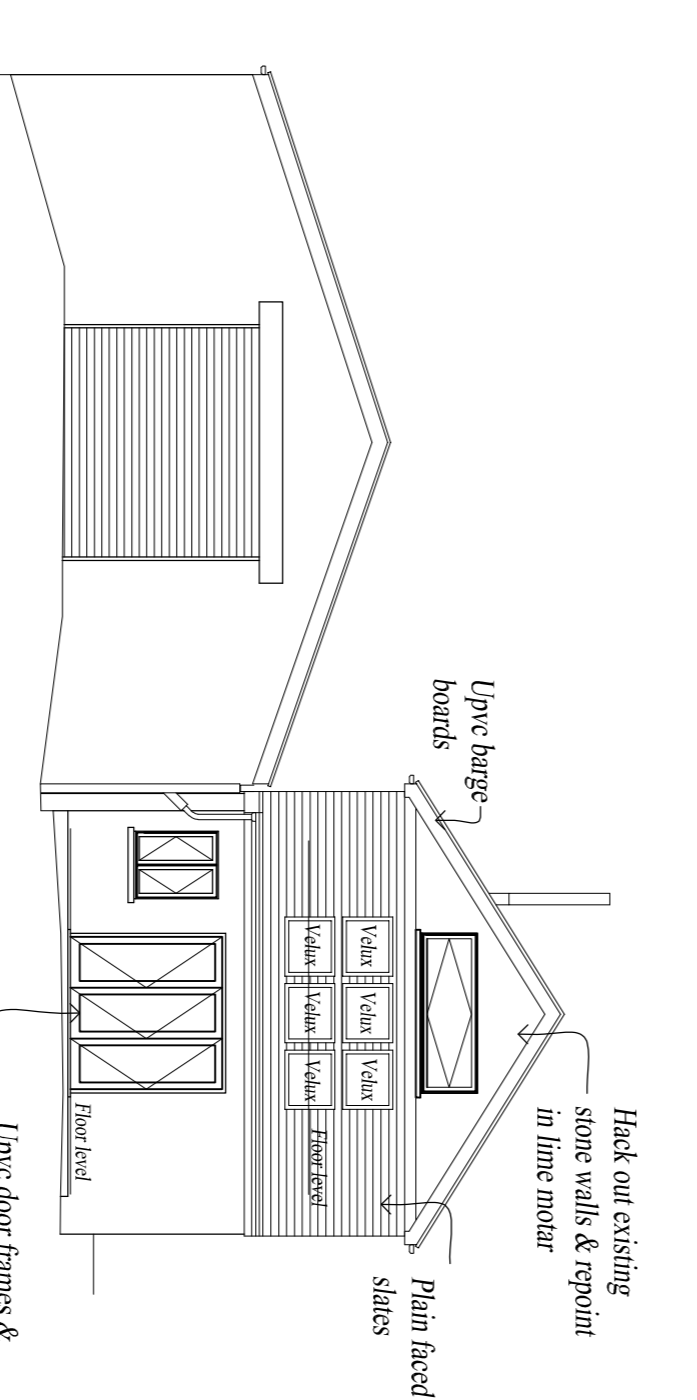

South elevation 1:100th scale

East elevation 1:100th scale

West elevation 1:100th scale

North elevation 1:100th scale

Barn Section 1:50th scale

Barn East elevation 1:100th scale

Barn West elevation 1:100th scale

Barn South elevation 1:100th scale

Proposed Elevations @

Celldalea, Glunathen, Llandysul, Ceredigion SA44 6PG

For: Mr & Mrs Lomas

Drawing No. B01999/Layout 06
 Scale - 1/50: 1/100
 Drawn - October 2019 by NB