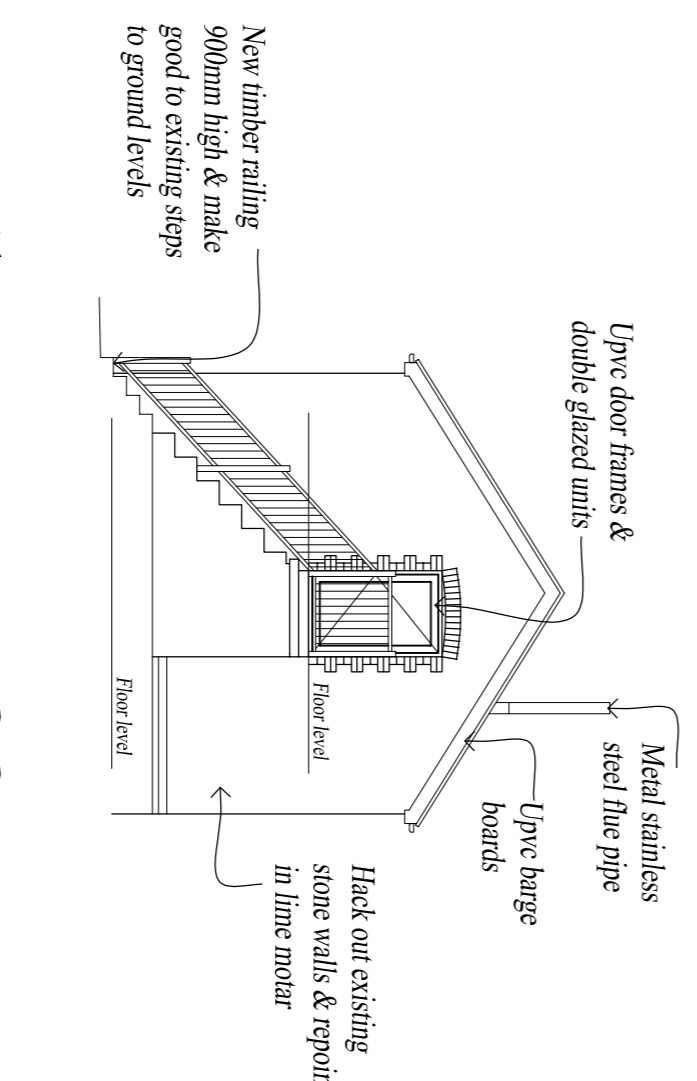

South elevation 1:100th scale

East elevation 1:100th scale

West elevation 1:100th scale

North elevation 1:100th scale

Barn Section 1:50th scale

Barn East elevation 1:100th scale

Barn West elevation 1:100th scale

Barn South elevation 1:100th scale

Proposed Elevations @

Celldalea, Glunathen, Llandysul, Ceredigion SA44 6PG

For: Mr & Mrs Lomas

Drawing No. B01999/Layout 06
 Scale - 1/50: 1/100
 Drawn - October 2019 by NB