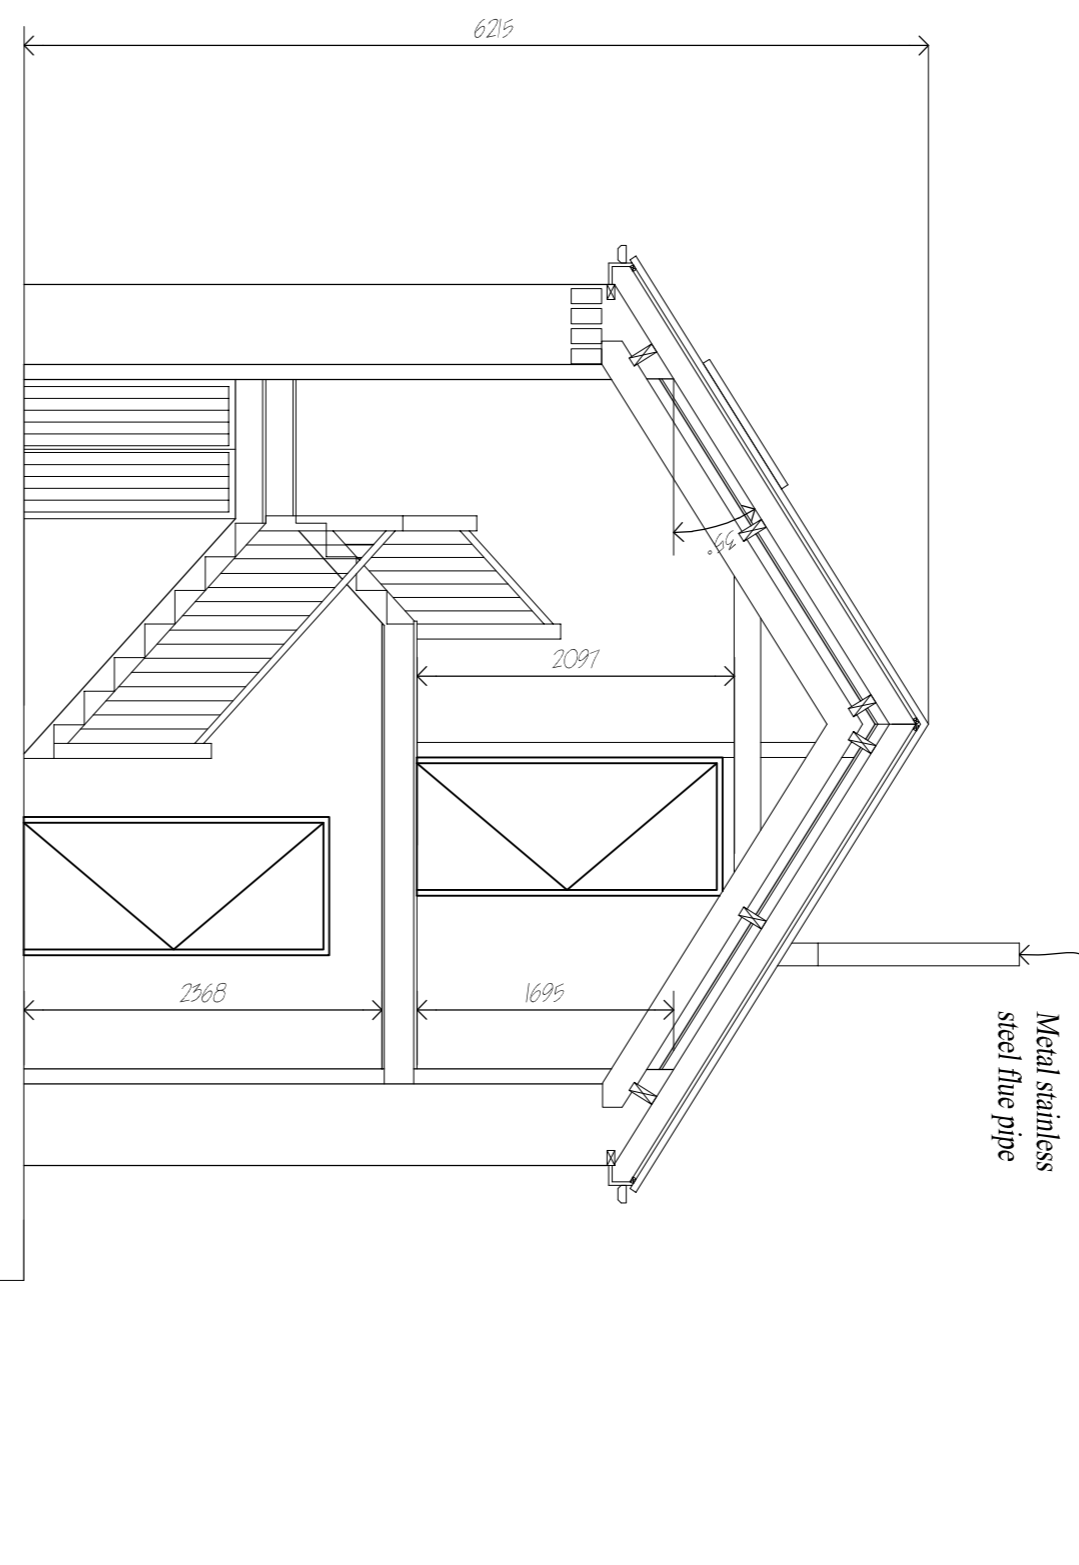

South elevation 1:100th scale

East elevation 1:100th scale

West elevation 1:100th scale

North elevation 1:100th scale

Barn Section 1:50th scale

Barn East elevation 1:100th scale

Barn West elevation 1:100th scale

Barn South elevation 1:100th scale

Proposed Elevations @

Celldalea, Glunathen, Llandysul, Ceredigion SA44 6PG

For: Mr & Mrs Lomas

Drawing No. B01999/Layout 06
 Scale - 1/50: 1/100
 Drawn - October 2019 by NB