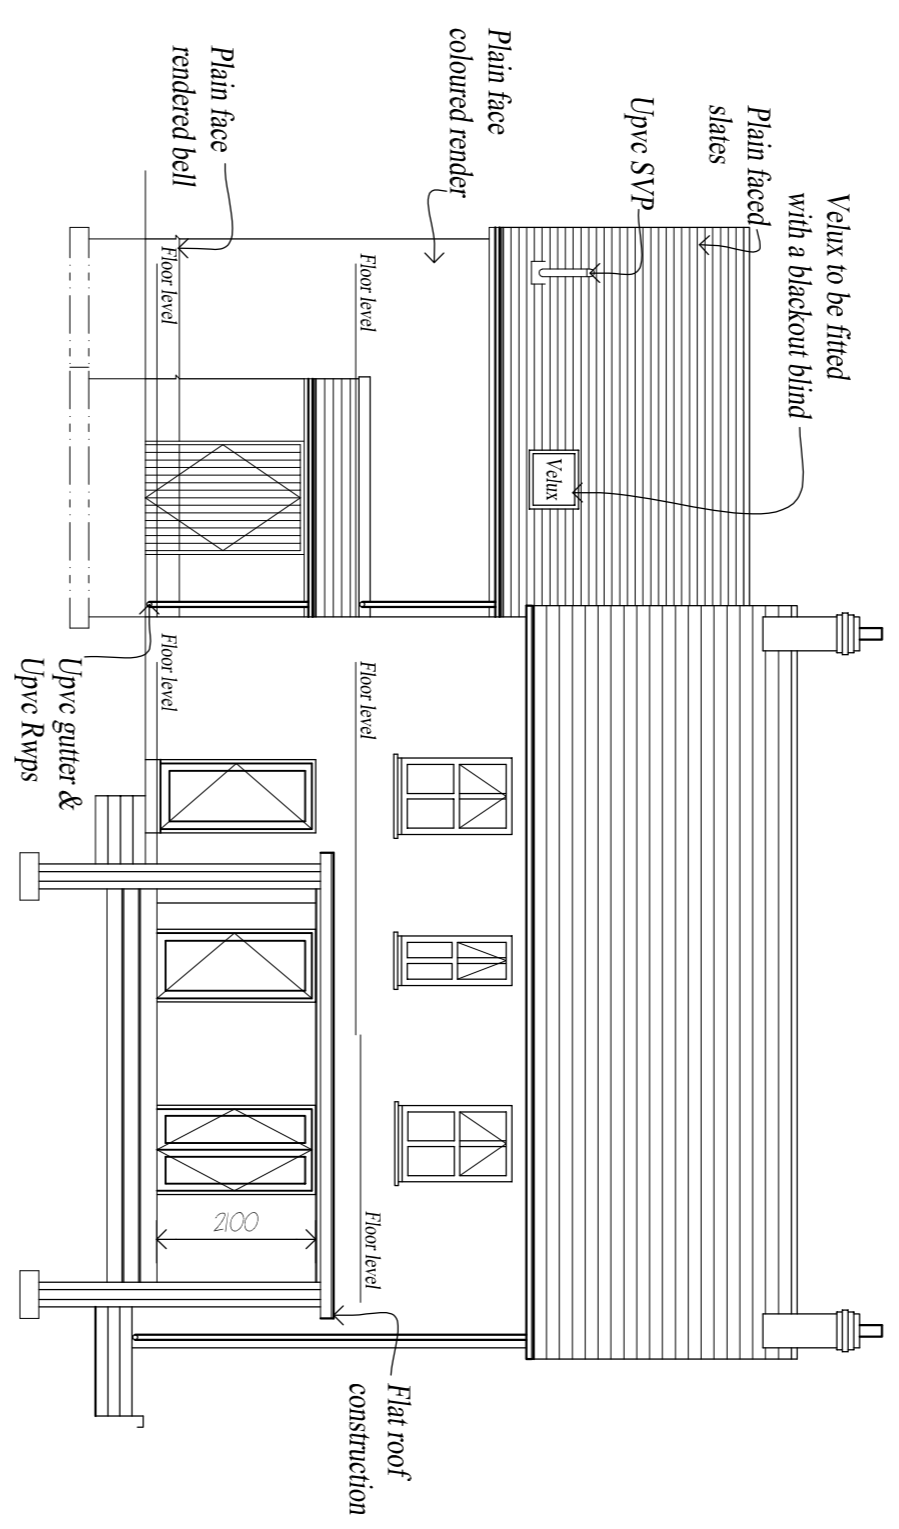

South elevation 1:100th scale

East elevation 1:100th scale

West elevation 1:100th scale

North elevation 1:100th scale

Barn Section 1:50th scale

Barn East elevation 1:100th scale

Barn West elevation 1:100th scale

Barn South elevation 1:100th scale

Proposed Elevations @

Celldalea, Glunathen, Llandysul, Ceredigion SA44 6PG

For: Mr & Mrs Lomas

Drawing No. B01999/Layout 06
 Scale - 1/50: 1/100
 Drawn - October 2019 by NB