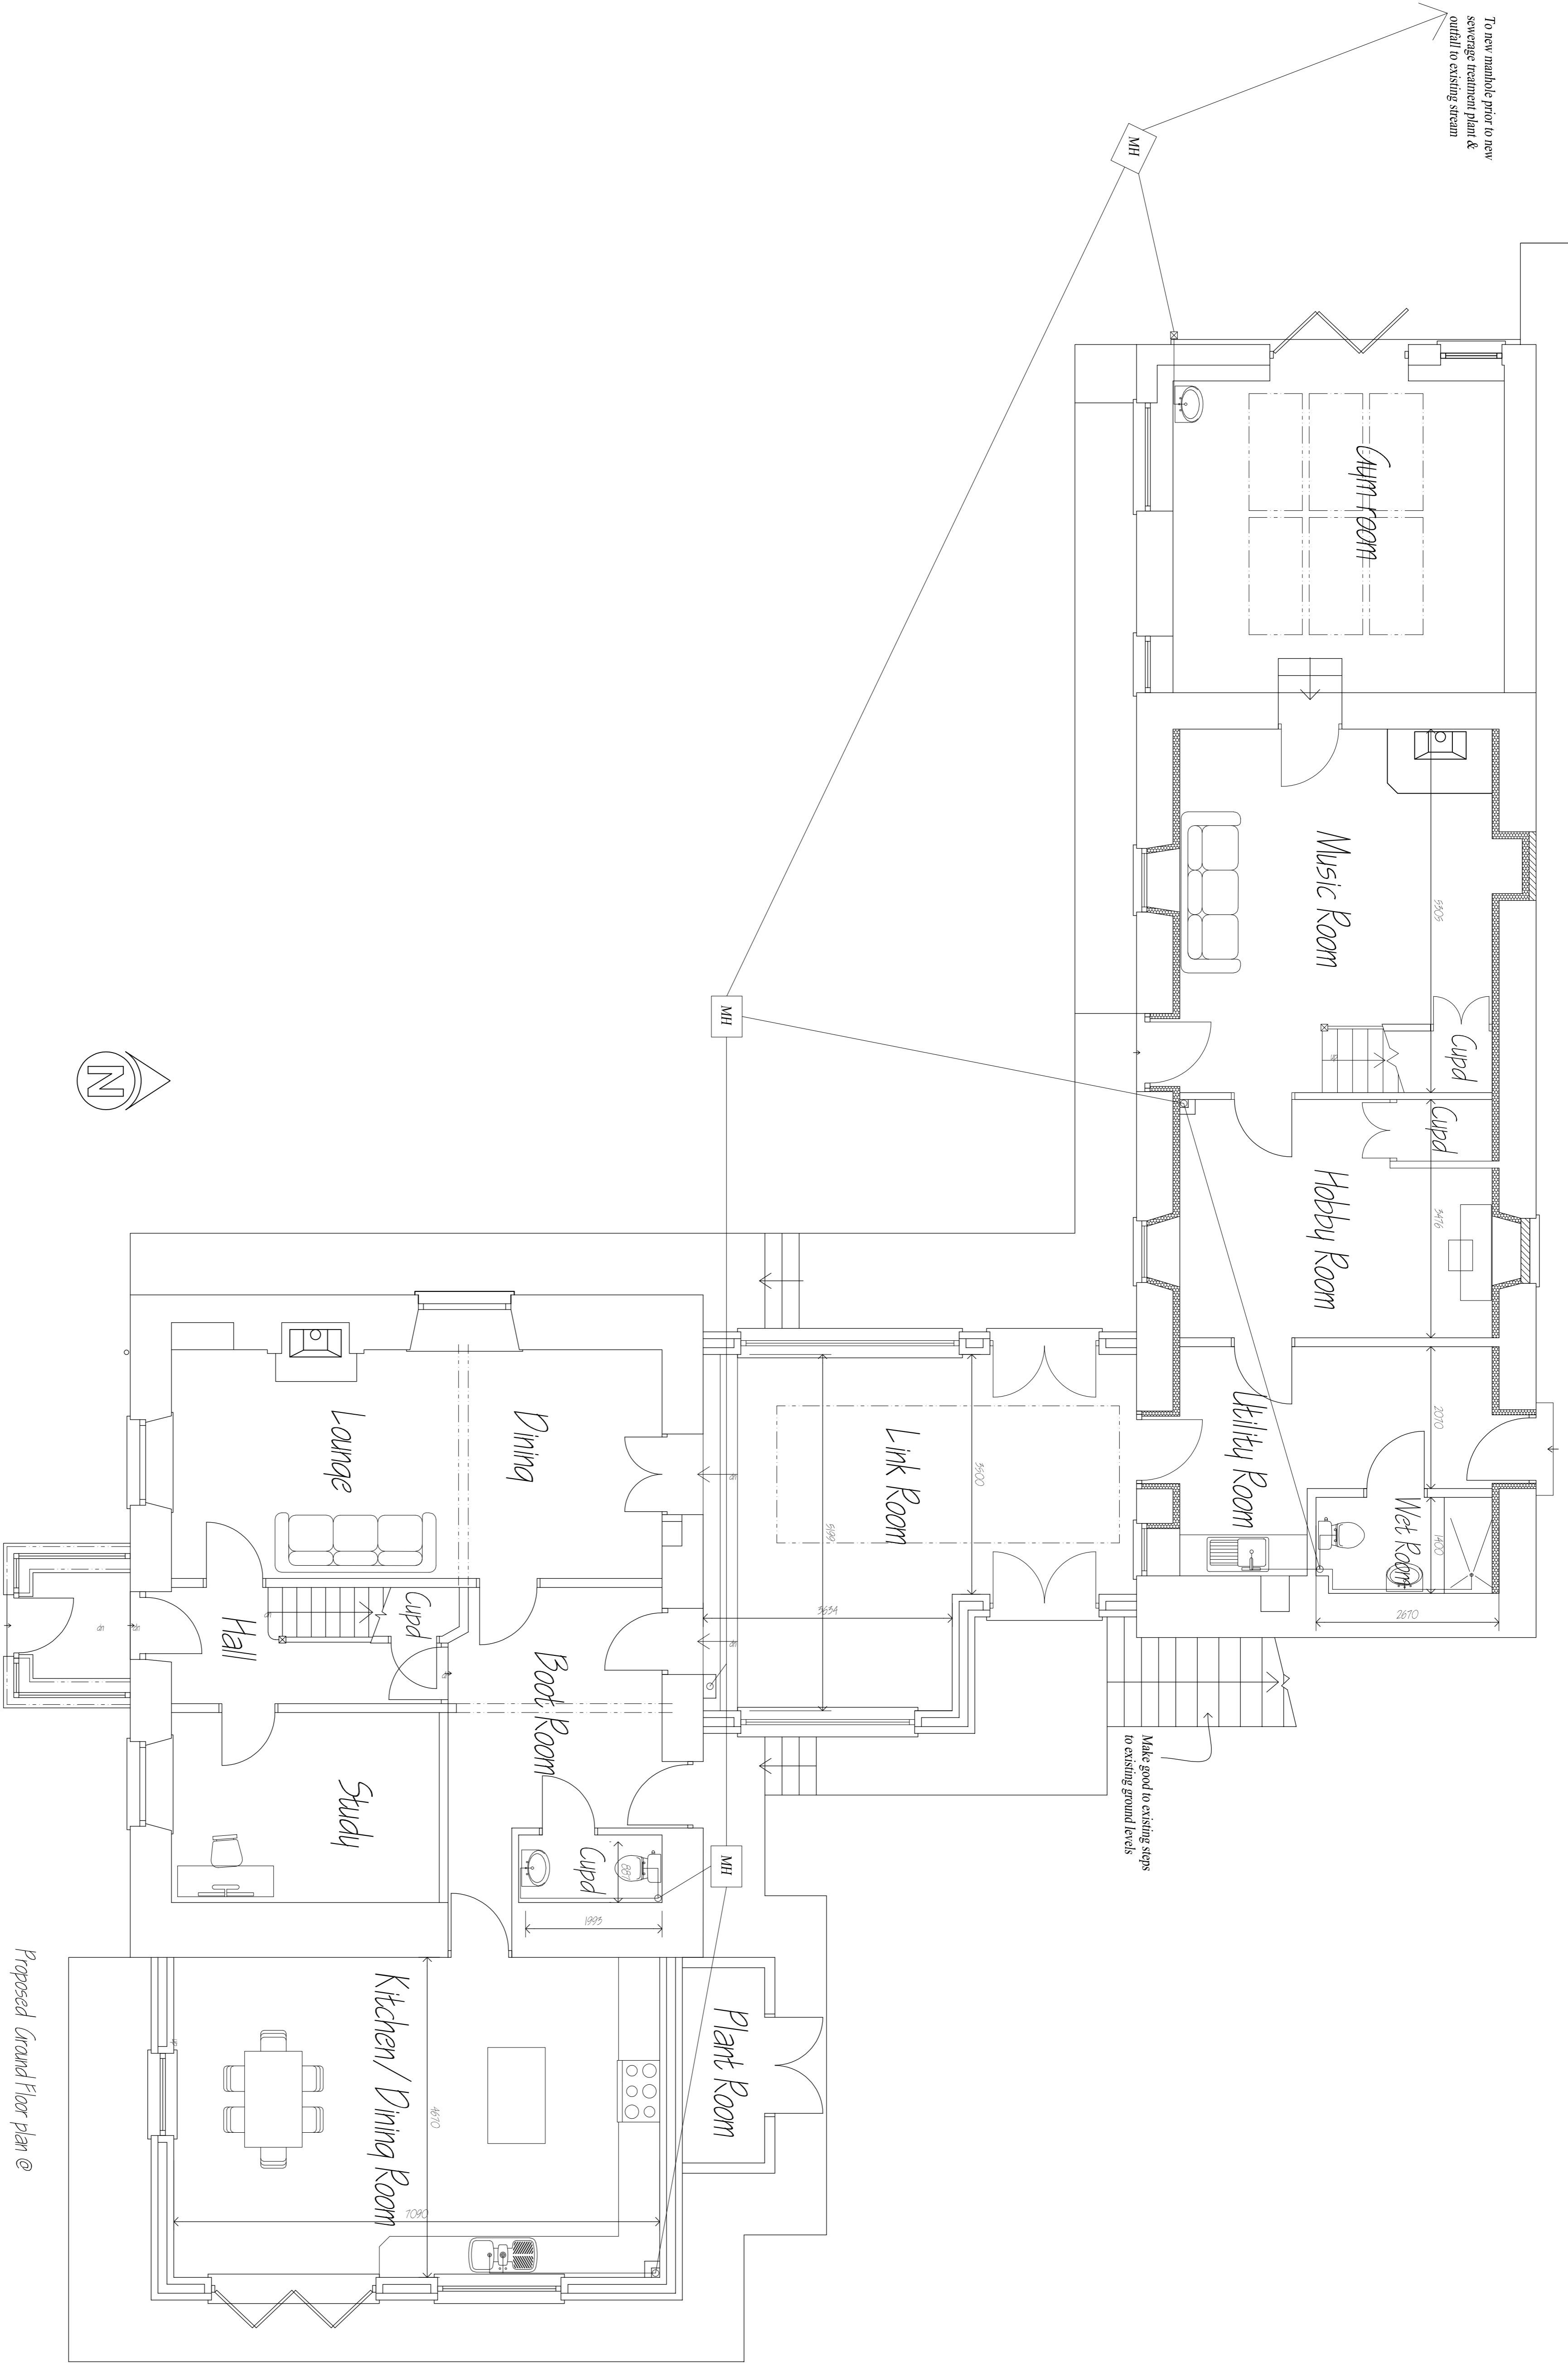

Ground floor plan 1:50th scale

Proposed Ground Floor plan @  
 Ceilidag, Gwynnethen, Llandysul, Ceredigion SA45 6PG  
 For: Mr & Mrs Lomas

Drawing No. BD1999/Layout 04  
 Scale - 1/50  
 Drawn - October 2019 by NB