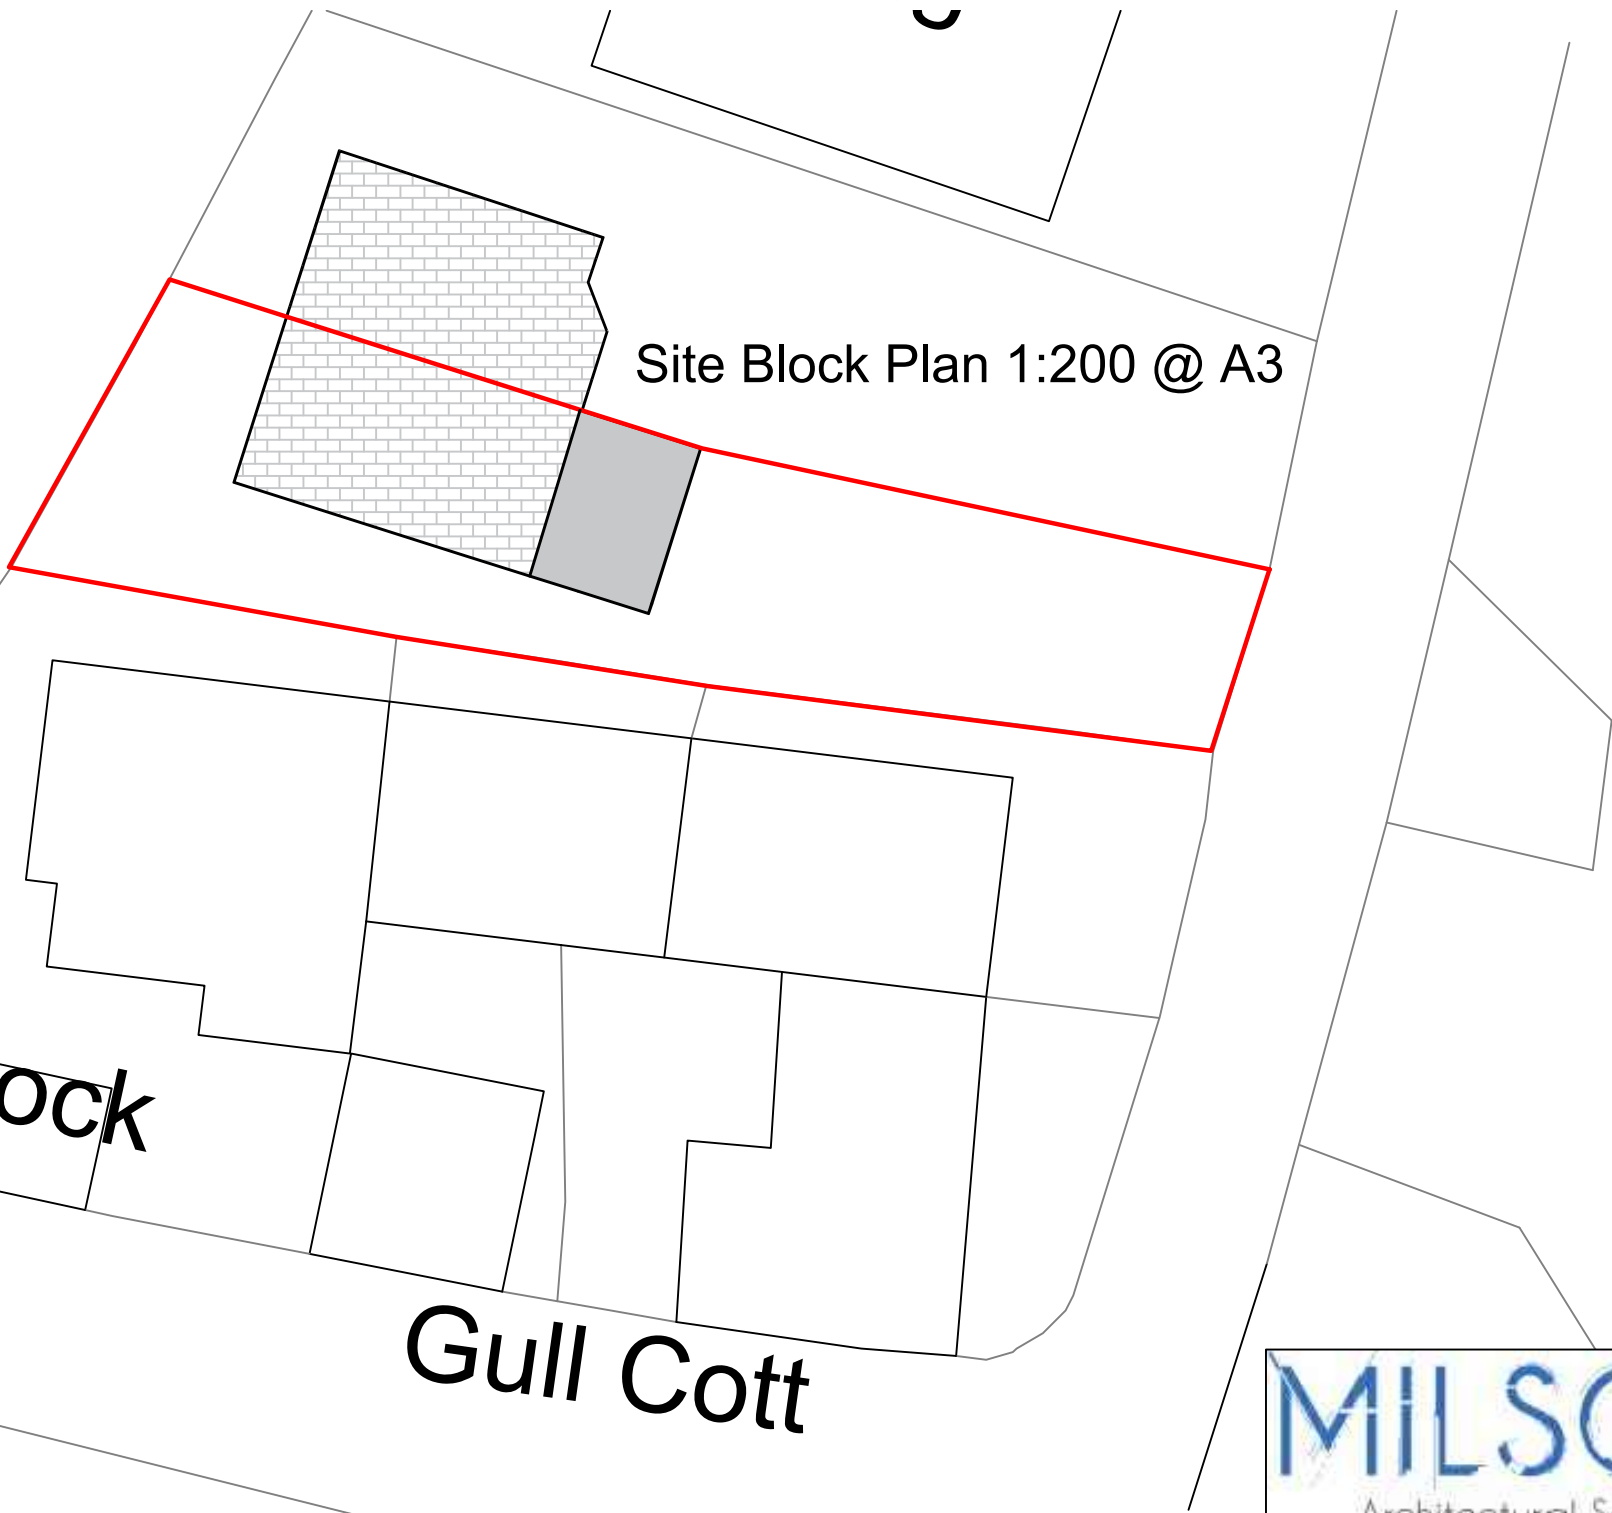

Site Location Plan 1:1250 @ A3

Project Title: 2 Beach Cottage, Borth	Drawing Title: Site Location Plan & Block Plan	Client: Mike Joyce	Date: July 2020	Drawn By: SLM	Revision:
		Drawing Number: 0143 - 01	Scale: Various	Issue:	Revision Date: