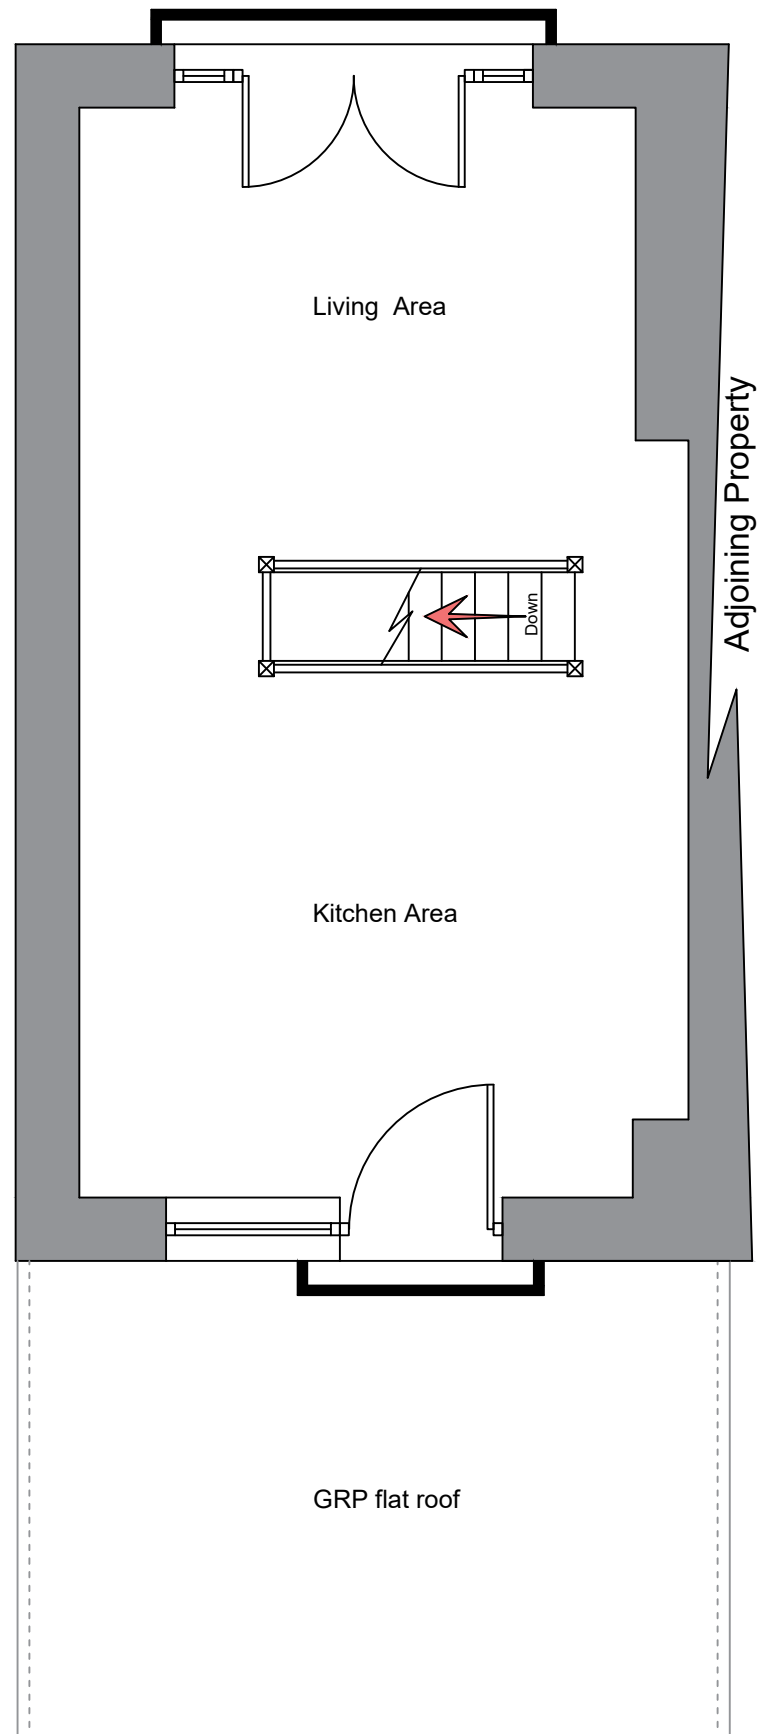

Existing Ground Floor Plan

Existing First Floor Plan

Project Title: 2 Beach Cottage, Borth	Drawing Title: Existing Floor Plans	Client: Mike Joyce	Date: July 2020	Drawn By: SLM	Revision:
		Drawing Number: 0143 - 02	Scale: 1:50	Issue:	Revision Date: