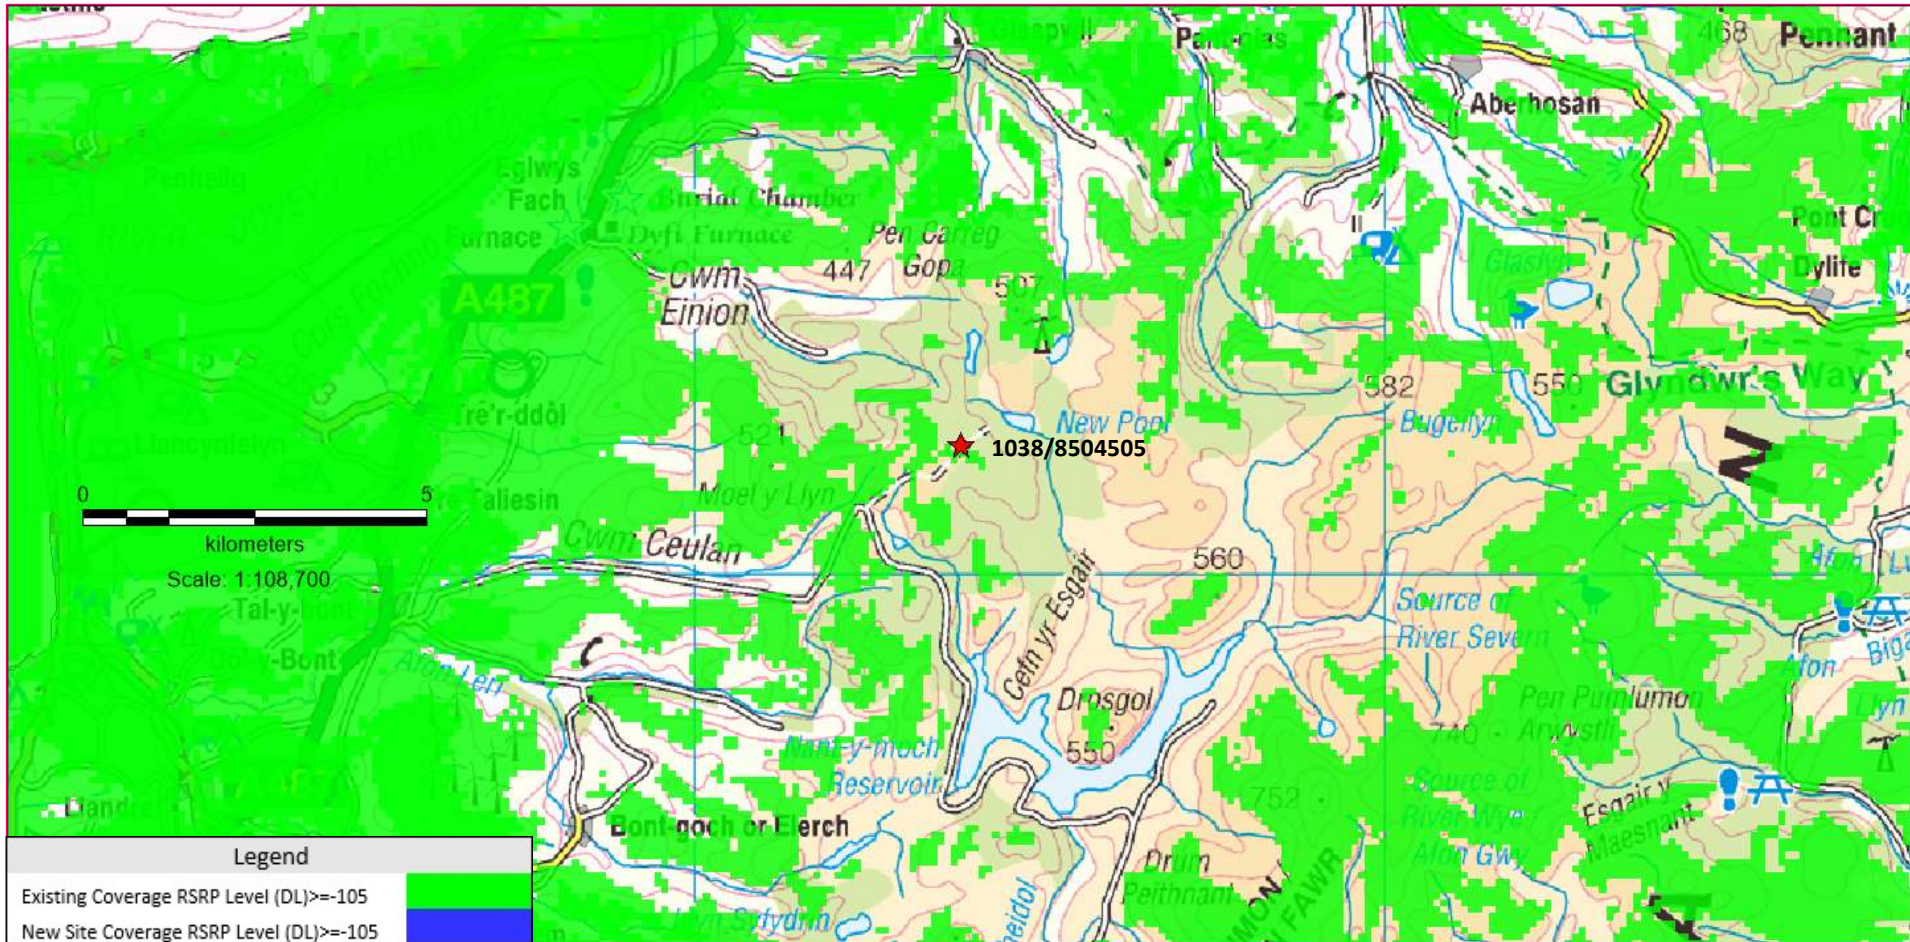

Current 4G Outdoor Coverage

Current 4G Outdoor Coverage & Predicted 4G Coverage from New SRN PNS site 8504505